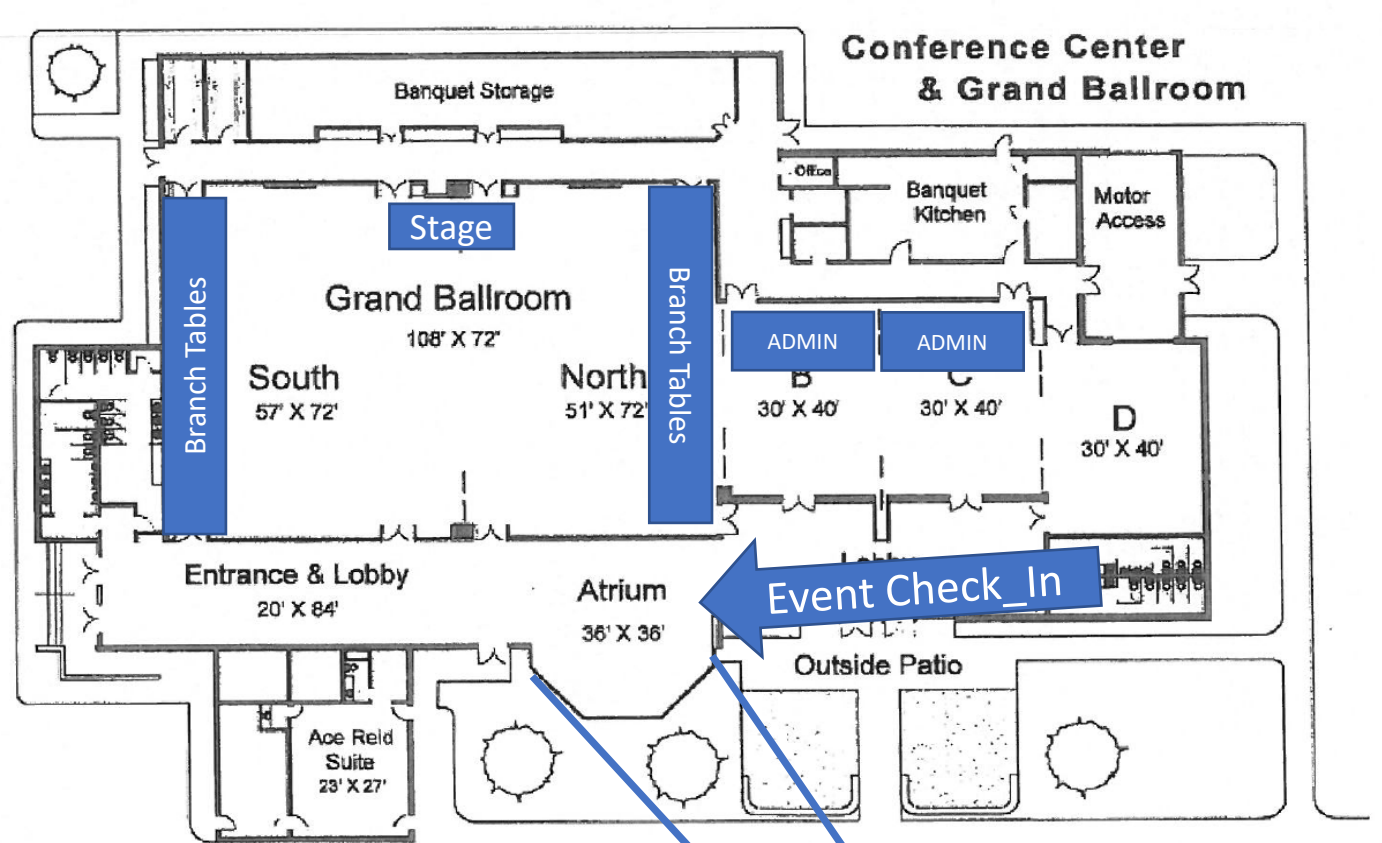

Tuesday Morning  
Home goods store

Anvtime Fitness

Lobby\_Restaurant\_SportsBar

Hospitality Room

Ballroom Entrance

Guadalupe St

Plaza Dr

Plaza Dr

Google

27

Superior

Frontage Road Entrance

Lobby\_Restaurant\_SportsBar

Hospitality Room

Event Check\_In

Ballroom Entrance