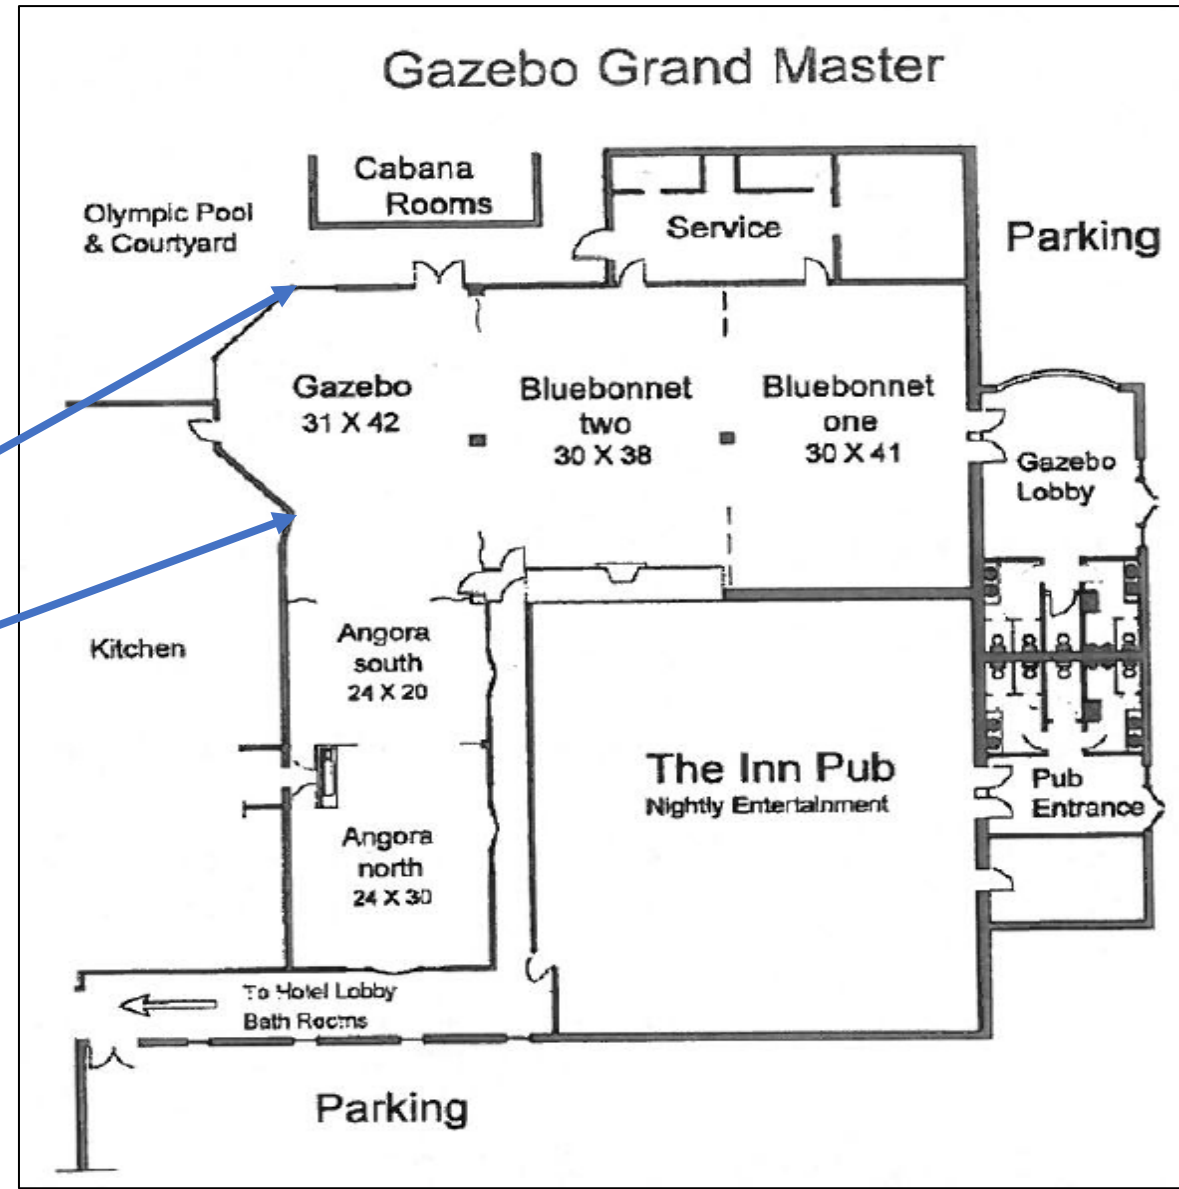

Tuesday Morning  
Home goods store

Anvtime Fitness

Lobby\_Restaurant\_SportsBar

Hospitality Room

Ballroom Entrance

Guadalupe St

Plaza Dr

Plaza Dr

Google

27

Superior

Frontage Road Entrance

Lobby\_Restaurant\_SportsBar

Hospitality Room

Event Check\_In

Ballroom Entrance