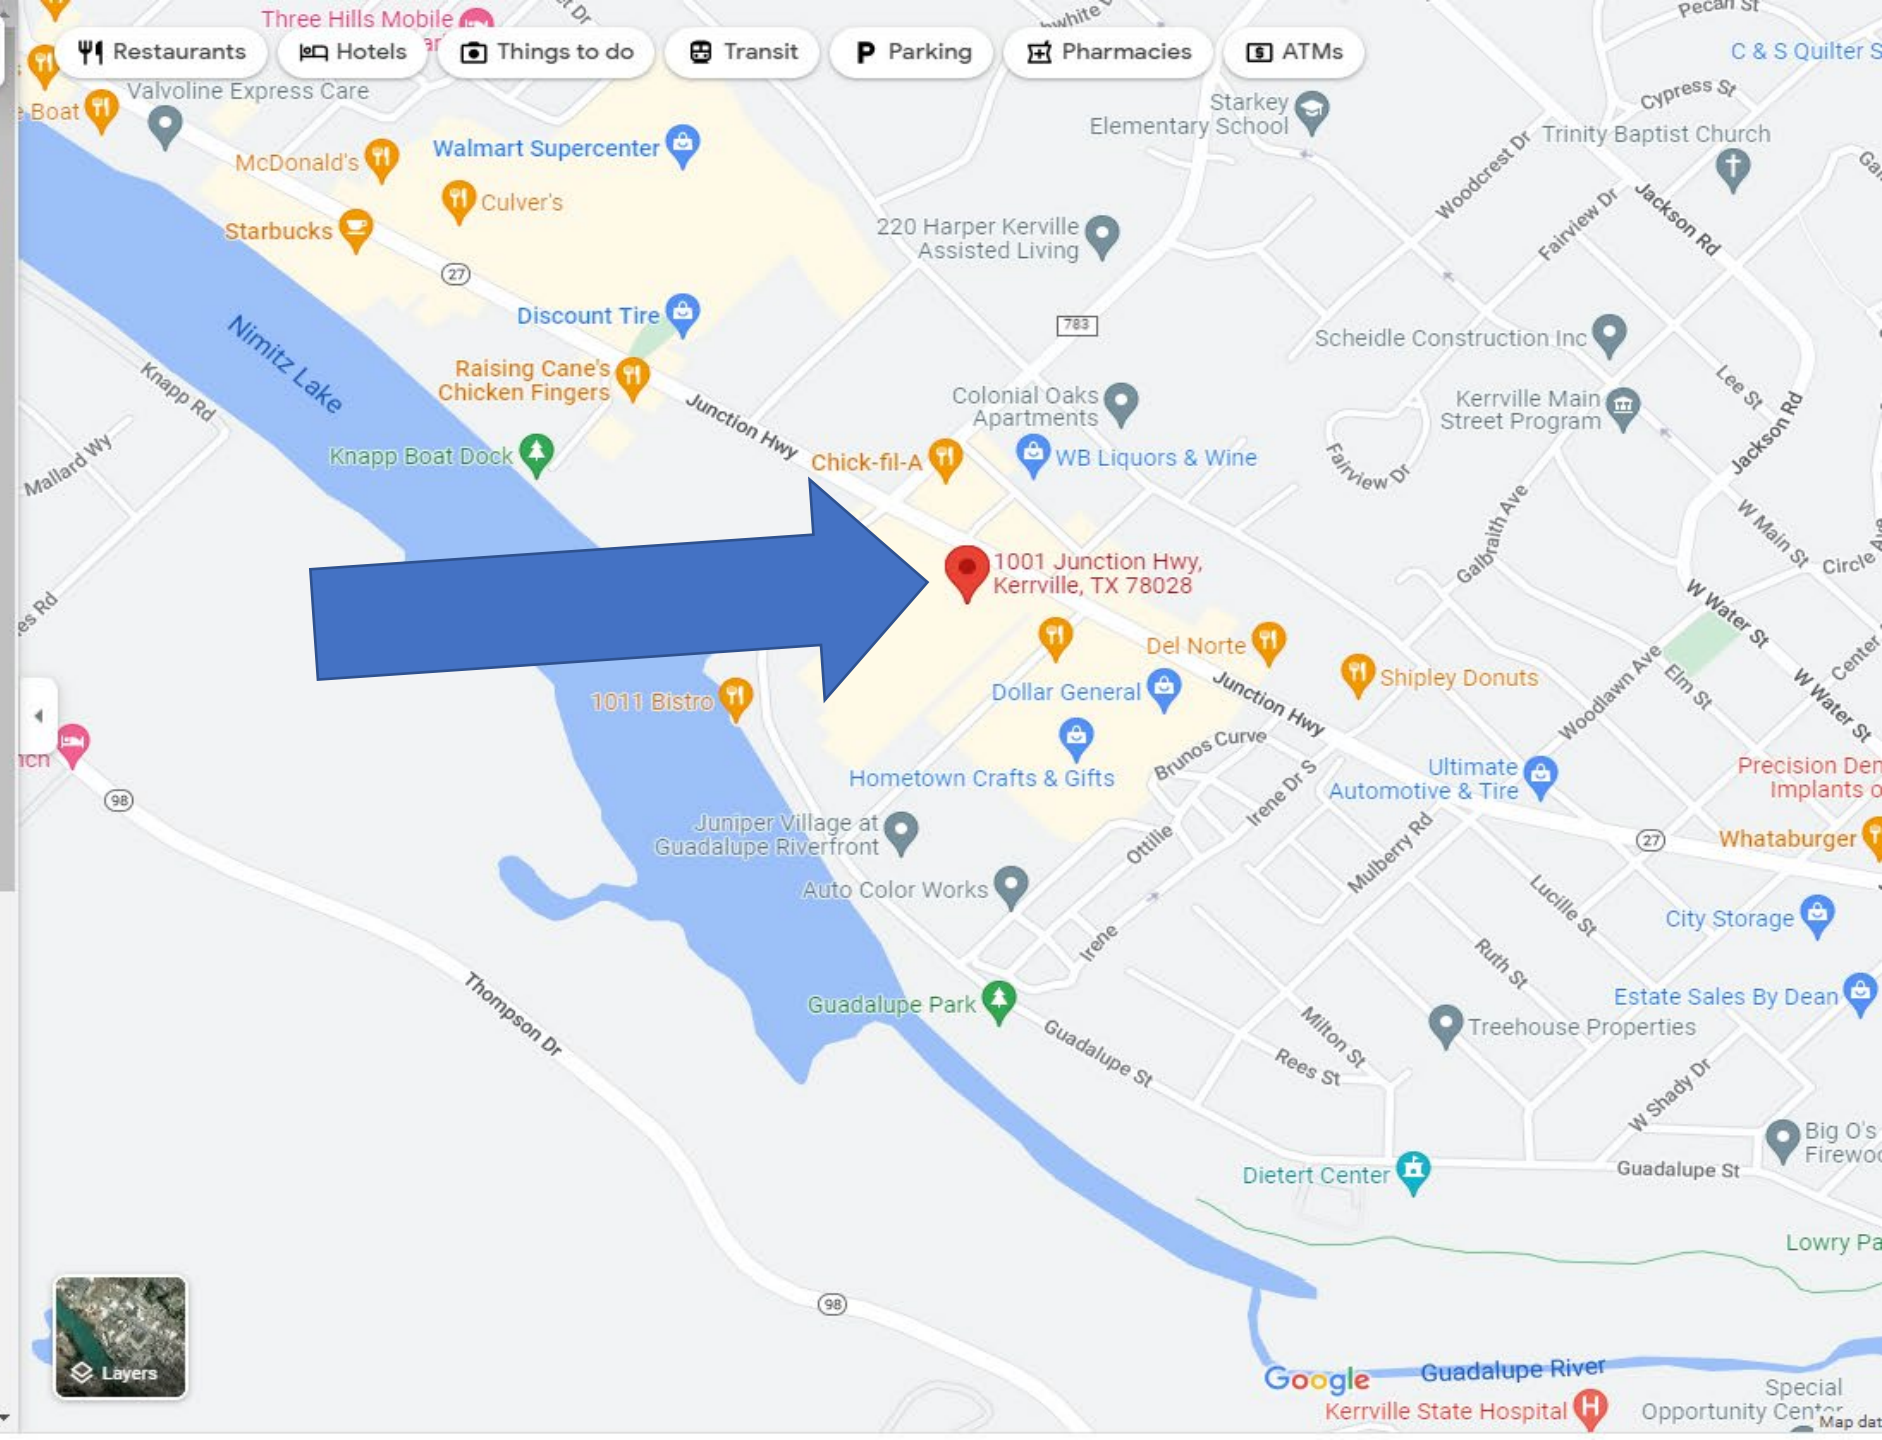

1001 Junction Hwy

Building

- Directions
- Save
- Nearby
- Send to phone
- Share

1001 Junction Hwy, Kerrville, TX 78028

Suggest an edit on 1001 Junction Hwy

Add a missing place

Add your business

Add a label

Photos

At this place