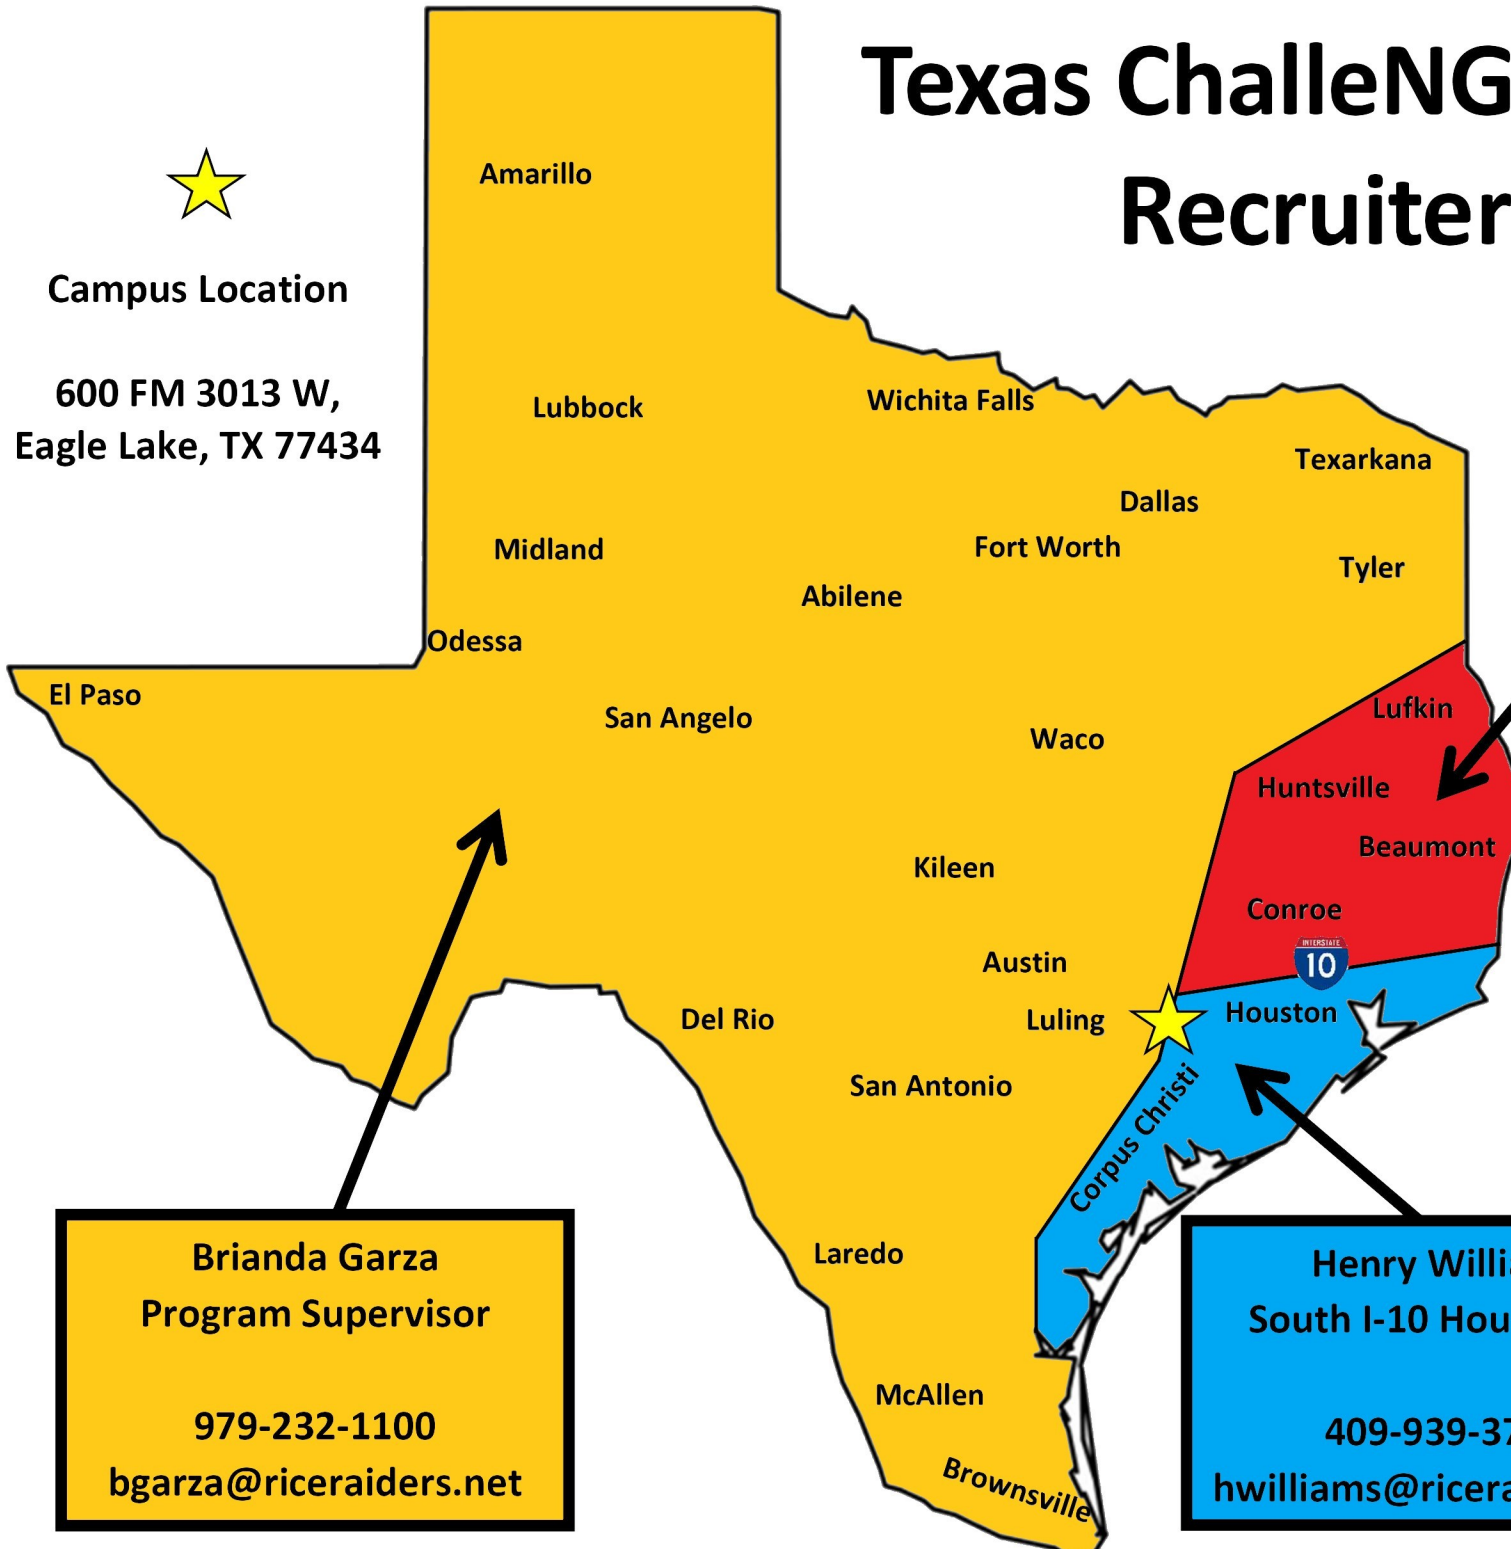

Texas ChalleNGe Academy Recruiter Map

Campus Location

600 FM 3013 W,
Eagle Lake, TX 77434

Victor Smith
North I-10 Houston TX

979-232-1589
vsmith@riceraiders.net

Brianda Garza
Program Supervisor

979-232-1100
bgarza@riceraiders.net