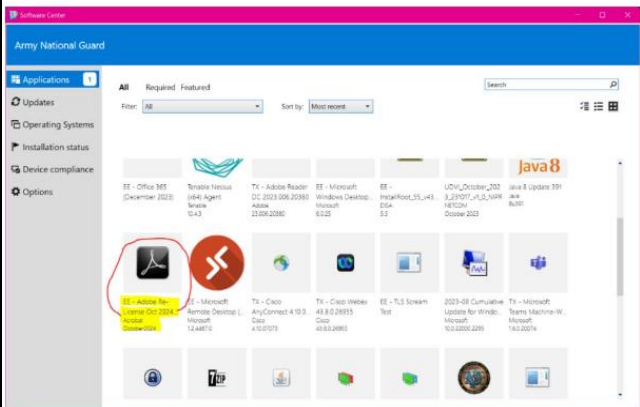

★ LONE STAR PULSE ★

TF EAGLE

25 JAN 2024

TMD SYSTEMS ADOBE LICENSE FIX

When the Software Center opens, Click on the Applications. Look for the EE- Adobe Re-license OCT 2024 - Tool Kit Oct 2024 (it will be a black Adobe Icon). Click on it and select install. You may need to restart your system.

*****YOU MUST SAVE FORMS TO YOUR SYSTEM BEFORE EDITING TO USE OUR SOFTWARE*****

[Installing Adobe License](#)

[ADOBE issues click here](#)

At the Start Menu, type Software Center.

Camp Charlie Where Traditions are made!