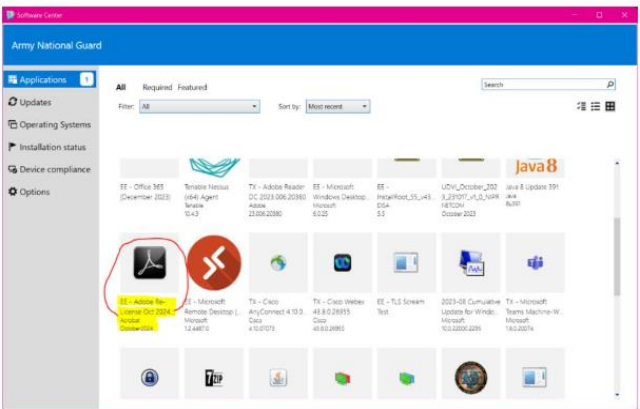

★ LONE STAR PULSE ★

TF CENTER

25 JAN 2024

TMD SYSTEMS ADOBE LICENSE FIX

When the Software Center opens, Click on the Applications. Look for the EE- Adobe Re-license OCT 2024 - Tool Kit Oct 2024 (it will be a black Adobe Icon). Click on it and select install. You may need to restart your system.
*****YOU MUST SAVE FORMS TO YOUR SYSTEM BEFORE EDITING TO USE OUR SOFTWARE*****
[Installing Adobe License](#)

At the Start Menu, type Software Center.

Border Town Battle

[Click here for details](#)

Date: Sat, Jan 27, 12 PM
Location: Marcos Aranda Recreation and Boxing Gym
 4418 Old Sta. Maria Road, Laredo, TX

PBR: Pendleton Whisky Velocity Tour